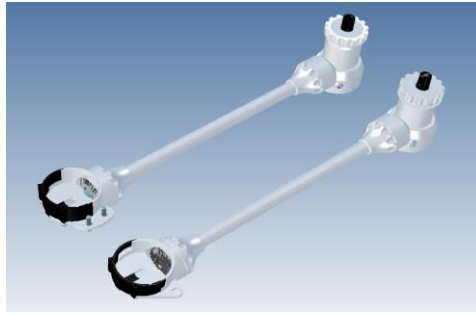

## SD8 Specifications

### Product Code Description

SD8	Item	Type	Item	Length (mm)	Shimano Nexus/Alfine 3/7/8-Speed	Item	BB Type	Item	Color	Item	Speed Ratio
	1	PD	1	425	1	1	Square Taper	1	Silver	1	1.85
2	RU	2	440	3	2	Splined	2	Black	2	2.07	
			3	460	7					3	2.38
			4	390	8						

## Components of SD8

### Exploded View of SD8

Number	Description	Material	Number	Description	Material	Number	Description	Material
1	Front Gearbox	ADC6	10	Shaft Rod	S45C	19	Bearing	
2	Right Cover	ADC6	11	Shaft Tube	6061	20	Bearing	
3	Left Cover	6061	12	Crank Gear	SCM415	21	Bearing	
4	Front Stand	ADC6	13	Front Transmission Gear	SCM415	22	M6*10	
5	Rear Stand	ADC6	14	Rear Transmission Gear	SCM415	23	Spring Washer	
6	Rear Gearbox	ADC6	15	Hub Gear	SCM415	24	Washer	
7	Dust Cover	PA6+GF30%	16	Lock Rim	6061	25	Key	
8	Crank Axle	SCM415	17	Bearing		26	M6*8	
9	Spindle Nut	STAINLESS	18	Bearing		27	Grease Nipple	