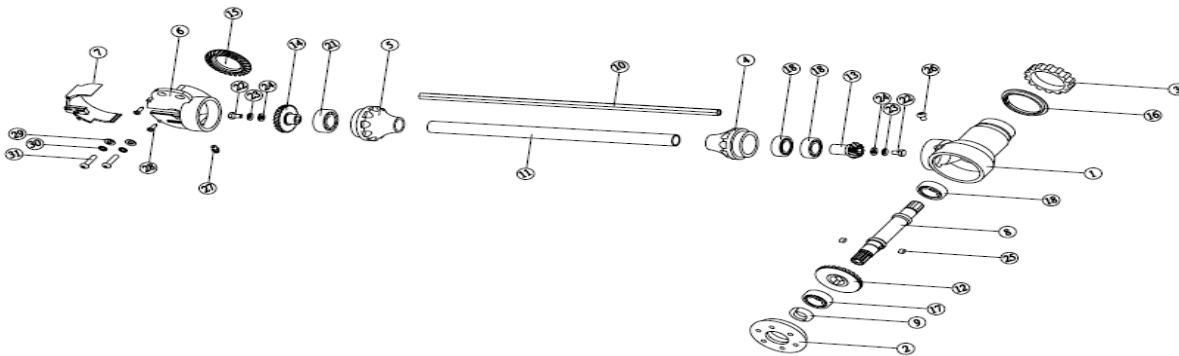

### Product Code Description

SD8	Item	Type	Item	Length (mm)	Shimano Nexus/Alfine 3/7/8-Speed	Item	BB Type	Item	Color	Item	Speed Ratio
	1	PD	1	425	1	1	Square Taper	1	Silver	1	1.85
2	RU	2	440	3	2	Splined	2	Black	2	2.07	
			3	460	7					3	2.38
			4	390	8						

### Example (SD8-213212):

### Exploded View of SD8

Number	Description	Material	Number	Description	Material	Number	Description	Material
1	Front Gearbox	ADC6	10	Shaft Rod	S45C	19	Bearing	
2	Right Cover	ADC6	11	Shaft Tube	6061	20	Bearing	
3	Left Cover	6061	12	Crank Gear	SCM415	21	Bearing	
4	Front Stand	ADC6	13	Front Transmission Gear	SCM415	22	M6*10	
5	Rear Stand	ADC6	14	Rear Transmission Gear	SCM415	23	Spring Washer	
6	Rear Gearbox	ADC6	15	Hub Gear	SCM415	24	Washer	
7	Dust Cover	PA6+GF30%	16	Lock Rim	6061	25	Key	
8	Crank Axle	SCM415	17	Bearing		26	M6*8	
9	Spindle Nut	STAINLESS	18	Bearing		27	Grease Nipple	

### SD8 External Specifications

Type	A	AB	H	h1	h2	h3	D	M
PD	425		150	109	104	65	φ 52	Splined
	440						φ 51.2	Square Taper
	460							
	390							
RU	425		150	109	104	65	φ 52	Splined
	440						φ 51.2	Square Taper
	460							
	390							