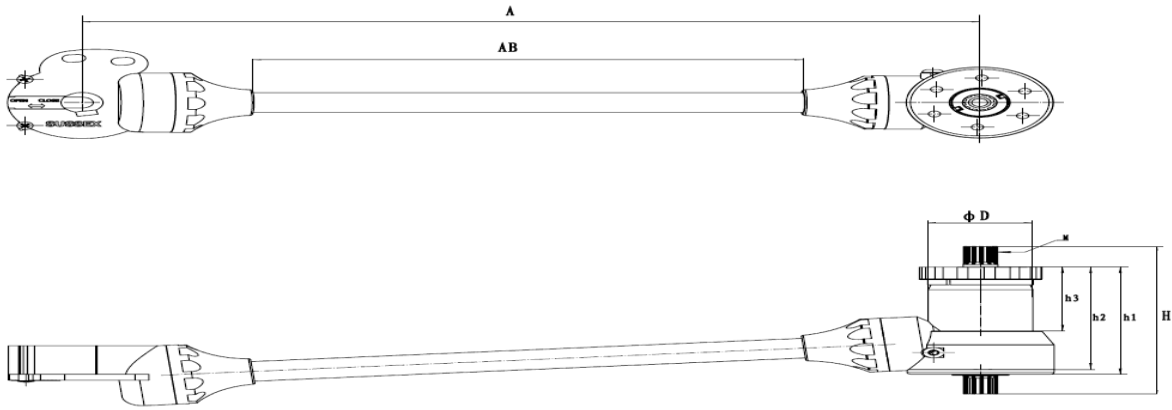

### Exploded View of SD8

Number	Description	Material	Number	Description	Material	Number	Description	Material
1	Front Gearbox	ADC6	10	Shaft Rod	S45C	19	Bearing	
2	Right Cover	ADC6	11	Shaft Tube	6061	20	Bearing	
3	Left Cover	6061	12	Crank Gear	SCM415	21	Bearing	
4	Front Stand	ADC6	13	Front Transmission Gear	SCM415	22	M6*10	
5	Rear Stand	ADC6	14	Rear Transmission Gear	SCM415	23	Spring Washer	
6	Rear Gearbox	ADC6	15	Hub Gear	SCM415	24	Washer	
7	Dust Cover	PA6+GF30%	16	Lock Rim	6061	25	Key	
8	Crank Axle	SCM415	17	Bearing		26	M6*8	
9	Spindle Nut	STAINLESS	18	Bearing		27	Grease Nipple	

### SD8 External Specifications

Type	A	AB	H	h1	h2	h3	D	M
PD	425		150	109	104	65	φ 52	Splined
	440						φ 51.2	Square Taper
	460							
	390							
RU	425		150	109	104	65	φ 52	Splined
	440						φ 51.2	Square Taper
	460							
	390							